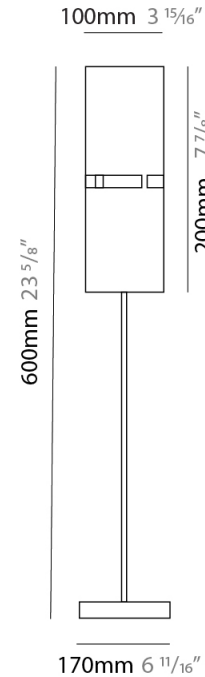

LUZ OCULTA METAL PORTABLE

D54027-

base number   Finish
Options

1. To build a product code in our configurator select the specify button on the base model # product page
2. To build a manual product code on this datasheet choose from the options listed below in blue font and add the suffix to the base model #

GENERAL

Series: Luz Oculta
Subseries: Luz Oculta Metal
Partner: Fambuena
Division: Design
Installation: Portable
Product Type: Table
Mounting Location: Table
Light Distribution: Direct / Indirect

PHYSICAL

Shape: Cylinder
Diameter (mm): 100
Diameter (in): 3 ¹⁵/₁₆
Height (mm): 600
Height (in): 23 ⁵/₈
Fixture Finish: [BRA](#) / [BRZ](#) / [ABR](#)
Fixture Material: Metal
Upon Request: Bolt Down

ELECTRICAL

Number of Lamps: 1
Lamp Type: LED Retrofit
Lamp Shape: T4
Bulb Included: Bulb Not Included
Max. Wattage Per Lamp (W): 5
Lamp Base: G9
Input Voltage (V): 120

LED

OPTICAL

RATINGS AND CERTIFICATIONS

Certified By: Certified for North American Standards
IP rating: IP20

PROJECT
TYPE
SPECIFIER
QUANTITY
DATE