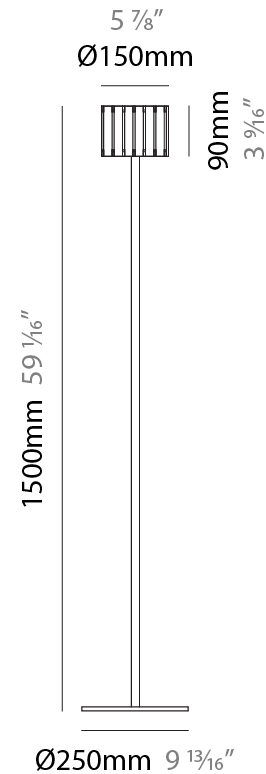

PROJECT	
TYPE	
SPECIFIER	
QUANTITY	
DATE	

LUZ OCULTA WOOD PORTABLE

D54034- -

base number	Finish Options	Finish Options

1. To build a product code in our configurator select the specify button on the base model # product page
2. To build a manual product code on this datasheet choose from the options listed below in blue font and add the suffix to the base model #

GENERAL

Series: Luz Oculata
Subseries: Luz Oculata Wood
Partner: Fambuena
Division: Design
Installation: Portable
Product Type: Floor
Mounting Location: Floor
Light Distribution: Direct / Indirect

PHYSICAL

Shape: Cylinder
Diameter (mm): 150
Diameter (in): 5 7/8
Height (mm): 1500
Height (in): 59 1/16
Fixture Finish: [DOW / NAT](#)
Holder Finish: [BRA / BRZ](#)
Fixture Material: Metal / Wood
Primary Material: Wood
Upon Request: Bolt Down

ELECTRICAL

Number of Lamps: 1
Lamp Type: LED Retrofit
Lamp Shape: T4
Bulb Included: Bulb Not Included
Max. Wattage Per Lamp (W): 3
Lamp Base: G9
Input Voltage (V): 120

LED

OPTICAL

RATINGS AND CERTIFICATIONS

Certified By: Certified for North American Standards
IP rating: IP20