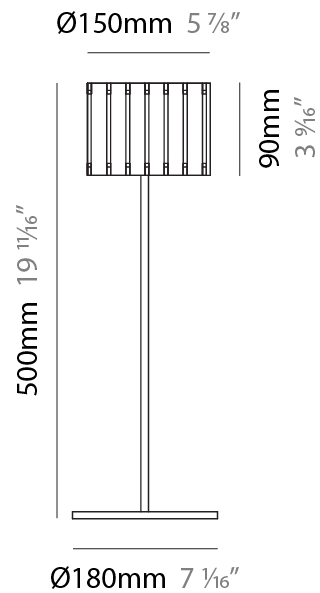

PROJECT
TYPE
SPECIFIER
QUANTITY
DATE

LUZ OCULTA WOOD PORTABLE

D54040-

base number	Finish Options	Finish Options

1. To build a product code in our configurator select the specify button on the base model # product page
2. To build a manual product code on this datasheet choose from the options listed below in blue font and add the suffix to the base model #

GENERAL

Series: Luz Oculta
Subseries: Luz Oculta Wood
Partner: Fambuena
Division: Design
Installation: Portable
Product Type: Table
Mounting Location: Table
Light Distribution: Direct / Indirect

PHYSICAL

Shape: Cylinder
Diameter (mm): 150
Diameter (in): 5 ⁷/₈
Height (mm): 500
Height (in): 19 ¹¹/₁₆
Fixture Finish: DOW / NAT
Holder Finish: BRA / BRZ
Fixture Material: Metal / Wood
Primary Material: Wood
Upon Request: Bolt Down

ELECTRICAL

Number of Lamps: 1
Lamp Type: LED Retrofit
Lamp Shape: T4
Bulb Included: Bulb Not Included
Max. Wattage Per Lamp (W): 3
Lamp Base: G9
Input Voltage (V): 120

LED

OPTICAL

RATINGS AND CERTIFICATIONS

Certified By: Certified for North American Standards
IP rating: IP20