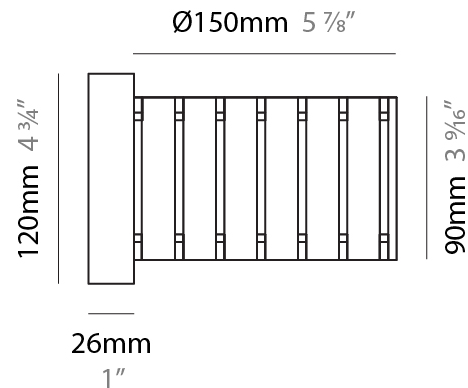

PROJECT	_____
TYPE	_____
SPECIFIER	_____
QUANTITY	_____
DATE	_____

LUZ OCULTA WOOD SURFACE

D53031- _____ - _____
base number   Finish   Finish
                         Options   Options

1. To build a product code in our configurator select the specify button on the base model # product page
2. To build a manual product code on this datasheet choose from the options listed below in blue font and add the suffix to the base model #

GENERAL

Series: Luz Oculta
Subseries: Luz Oculta Wood
Partner: Fambuena
Division: Design
Installation: Surface
Product Type: Wall Surface
Mounting Location: Wall
Light Distribution: Wall Effect

PHYSICAL

Shape: Cylinder
Diameter (mm): 150
Diameter (in): 5 7/8
Height (mm): 90
Height (in): 3 9/16
Fixture Finish: [DOW / NAT](#)
Holder Finish: BRA / BRZ
Fixture Material: Metal / Wood
Primary Material: Wood

ELECTRICAL

Number of Lamps: 1
Lamp Type: LED Retrofit
Lamp Shape: T4
Bulb Included: Bulb Not Included
Max. Wattage Per Lamp (W): 3
Lamp Base: G9
Input Voltage (V): 120

LED

OPTICAL

RATINGS AND CERTIFICATIONS

Certified By: Certified for North American Standards
IP rating: IP20