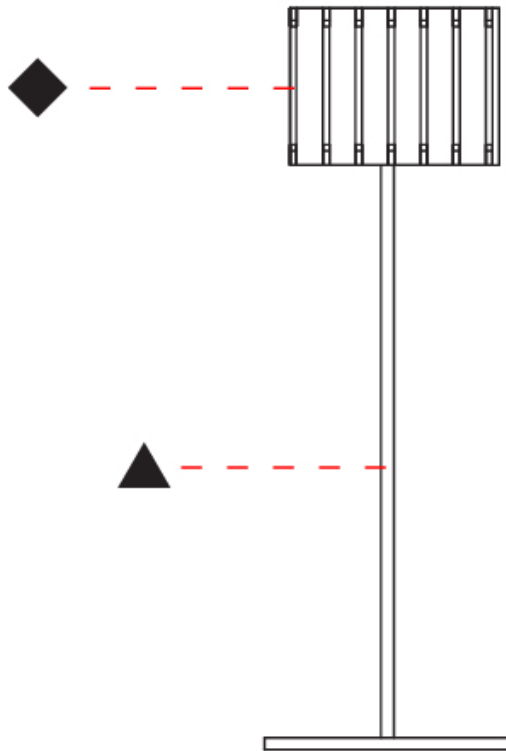

LUZ OCULTA WOOD PORTABLE

D54040-

PROJECT _____

TYPE _____

SPECIFIER _____

QUANTITY _____

DATE _____

D