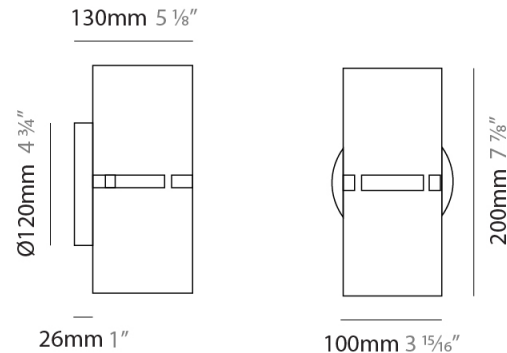

LUZ OCULTA METAL SURFACE

D53028-

base number _____
Finish _____
Options _____

1. To build a product code in our configurator select the specify button on the base model # product page
2. To build a manual product code on this datasheet choose from the options listed below in blue font and add the suffix to the base model #

GENERAL

Series: Luz Oculta
Subseries: Luz Oculta Metal
Partner: Fambuena
Division: Design
Installation: Surface
Product Type: Wall Surface
Mounting Location: Wall
Light Distribution: Wall Effect

PHYSICAL

Shape: Cylinder
Diameter (mm): 100
Diameter (in): 3 ¹⁵/₁₆
Height (mm): 200
Height (in): 7 ⁷/₈
Extension (mm): 120
Extension (in): 4 ³/₄
Fixture Finish: BRA / BRZ / ABR
Fixture Material: Metal

ELECTRICAL

Number of Lamps: 1
Lamp Type: LED Retrofit
Lamp Shape: T4
Bulb Included: Bulb Not Included
Max. Wattage Per Lamp (W): 5
Lamp Base: G9
Input Voltage (V): 120

LED

OPTICAL

RATINGS AND CERTIFICATIONS

Certified By: Certified for North American Standards
IP rating: IP20