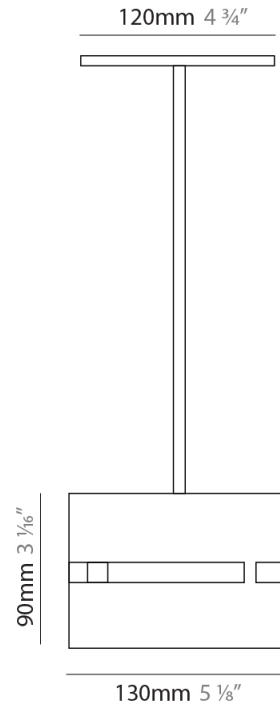

LUZ OCULTA METAL SUSPENSION

D51033-

base number _____
Finish Options _____

1. To build a product code in our configurator select the specify button on the base model # product page
2. To build a manual product code on this datasheet choose from the options listed below in blue font and add the suffix to the base model #

GENERAL

Series: Luz Oculta
Subseries: Luz Oculta Metal
Partner: Fambuena
Division: Design
Installation: Suspension
Product Type: Pendant
Mounting Location: Ceiling
Light Distribution: Direct / Indirect

PHYSICAL

Shape: Rectangle
Diameter (mm): 130
Diameter (in): 5 1/8
Height (mm): 90
Height (in): 4 1/2
Fixture Finish: [BRA](#) / [BRZ](#) / [ABR](#)
Fixture Material: Metal
Cable Details: Cable length 2000mm / 79"

ELECTRICAL

Number of Lamps: 1
Lamp Type: LED Retrofit
Lamp Shape: T4
Bulb Included: Bulb Not Included
Max. Wattage Per Lamp (W): 5
Lamp Base: G9
Input Voltage (V): 120

LED

OPTICAL

RATINGS AND CERTIFICATIONS

Certified By: Certified for North American Standards
IP rating: IP20