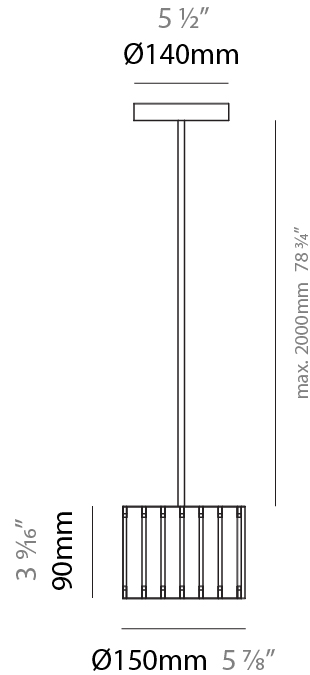

PROJECT	_____
TYPE	_____
SPECIFIER	_____
QUANTITY	_____
DATE	_____

LUZ OCULTA WOOD SUSPENSION

D51043- _____ - _____
base number   Finish Options   Finish Options

1. To build a product code in our configurator select the specify button on the base model # product page
2. To build a manual product code on this datasheet choose from the options listed below in blue font and add the suffix to the base model #

GENERAL

Series: Luz Oculta
Subseries: Luz Oculta Wood
Partner: Fambuena
Division: Design
Installation: Suspension
Product Type: Pendant
Mounting Location: Ceiling
Light Distribution: Direct / Indirect

PHYSICAL

Shape: Rectangle
Diameter (mm): 150
Diameter (in): 5 7/8
Height (mm): 90
Height (in): 3 9/16
Fixture Finish: DOW / NAT
Holder Finish: BRA / BRZ
Fixture Material: Metal / Wood
Primary Material: Wood
Cable Details: Cable length 2000mm / 79"

ELECTRICAL

Number of Lamps: 1
Lamp Type: LED Retrofit
Lamp Shape: T4
Bulb Included: Bulb Not Included
Max. Wattage Per Lamp (W): 3
Lamp Base: G9
Input Voltage (V): 120

LED

OPTICAL

RATINGS AND CERTIFICATIONS

Certified By: Certified for North American Standards
IP rating: IP20